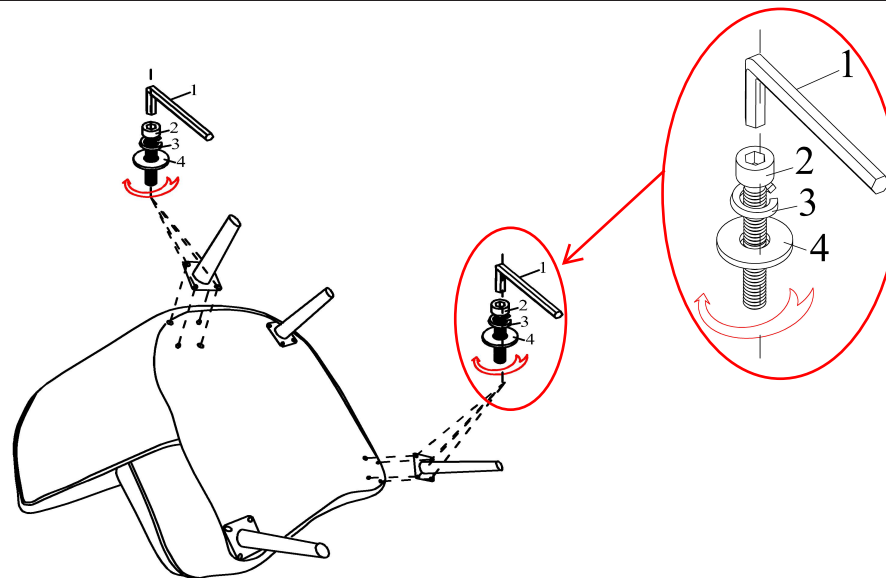

ASSEMBLY INSTRUCTION

LAYAN ACCENT CHAIR RIGHT YELLOW

ME-1042-09

THANK YOU FOR YOUR PURCHASE!

PARTS AND HARDWARE.

PARTS LIST

No.	DESCRIPTION	IMAGE	Q'TY
P1	BODY		1
P2	METAL LEGS		4

HARDWARE LIST

No.	DESCRIPTION	IMAGE	Q'TY
H1	BOLT (Ø5/16 x 25 MM)		16
H2	SPRING WASHER Ø5/16		16
H3	FLAT WASHER Ø5/16		16
H4	ALLEN KEY		1

NOTES.

Thank you for purchasing this quality product! Be sure to check all packing material carefully for small part that may have come loose inside the carton during shipping.

CAUTION: The item is heavy, assembly should be performed by two people.

STEP 1.

STEP 2.