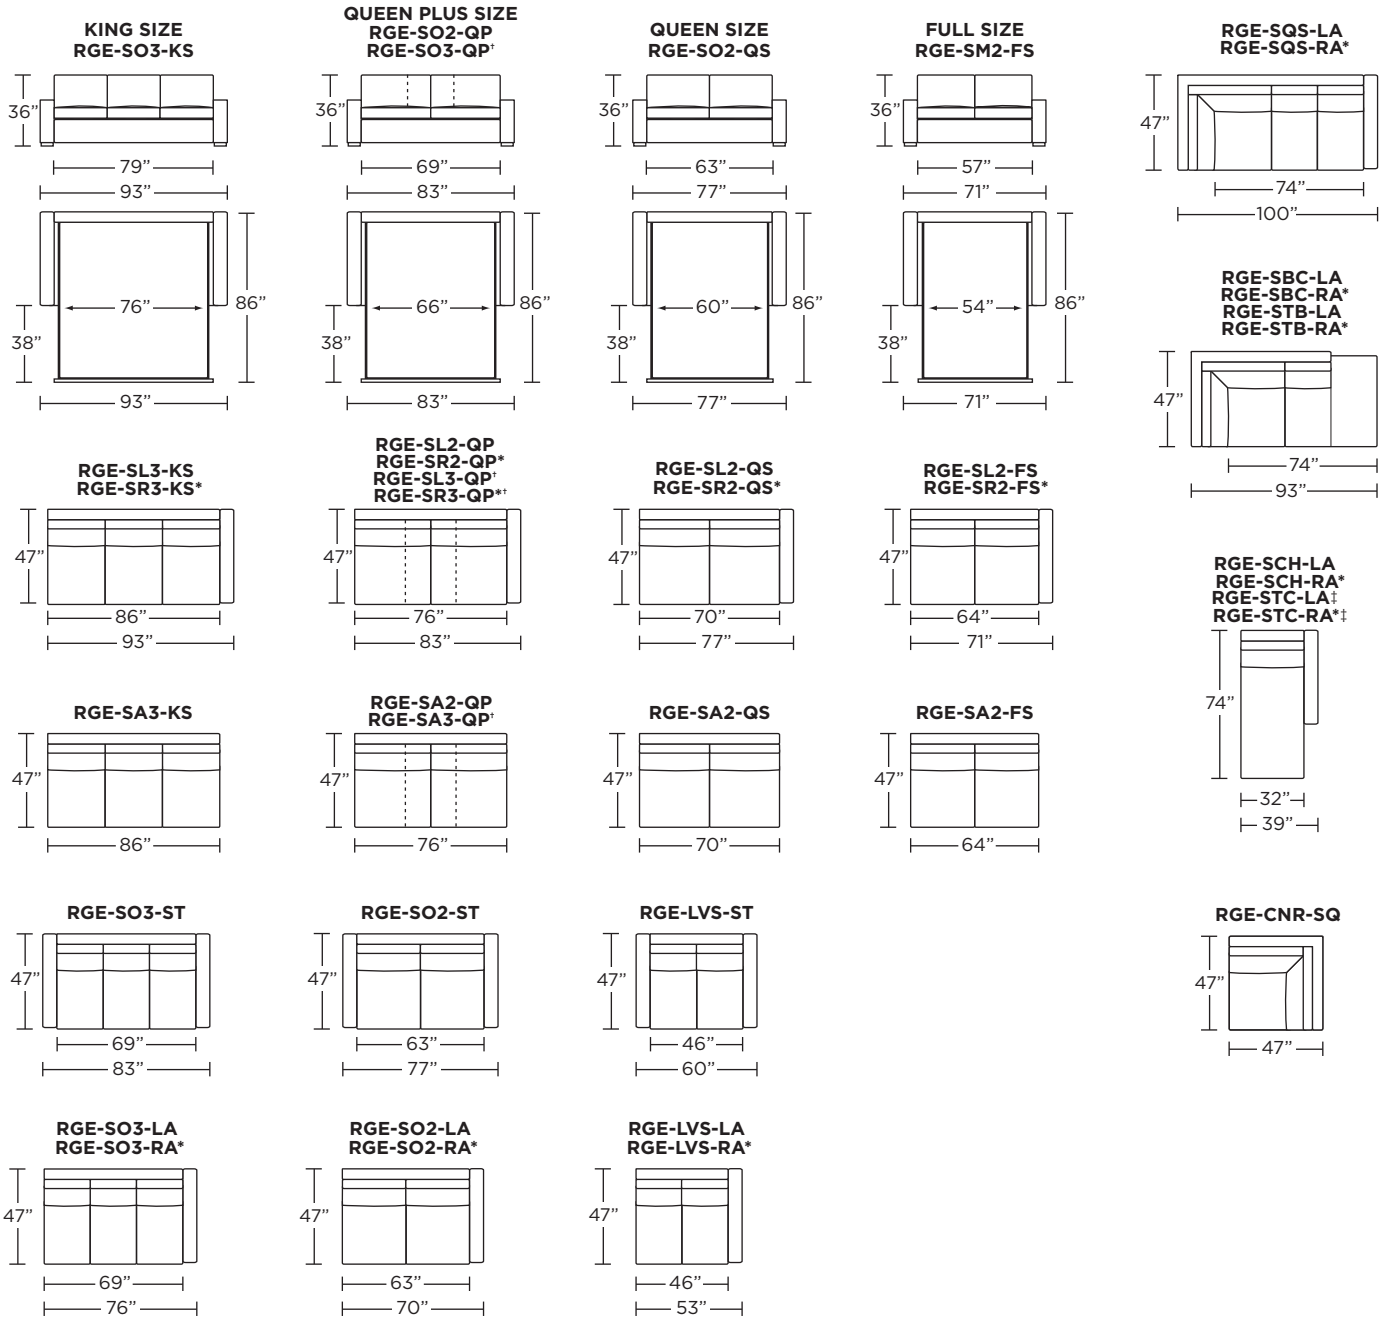

Standard Comfort Sleeper®

Features:

- Featuring the patented Tiffany 24/7™ platform sleep system
- Room to stretch out with true 80 inches of bedroom-length sleeping surface
- Ultimate comfort on five inches of plush, high-density foam mattress
- Under-sofa dust covers keeps dust and dirt from ever touching the mattress
- Zero wall clearance
- Quick-ship delivery
- High-density, high-resiliency foam seat cushions
- Loose back and seat cushions
- Lifetime warranty on frame
- 10-year mechanism warranty

Please use actual leather, fabric, Crypton®, Sunbrella® and Ultrasuede® swatches when specifying furniture as the colors shown may vary due to the printing process.

* Picture shows left arm seated. Please specify left or right arm seated when ordering. All orders are in seated position.
 † Dotted lines for Queen Plus sizes indicates the number of seats. All dimensions are approximate and subject to change.
 ‡ Chaise lifts up to reveal hidden storage space.