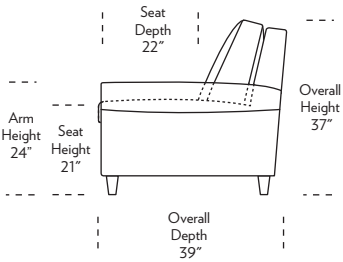

GIBBS

Standard Comfort Sleeper®

1. **Features:**
2. Featuring the patented Tiffany 24/7™ platform sleep system
   - Room to stretch out with true 80 inches of bedroom-length sleeping surface
   - Ultimate comfort on four inches of plush, high-density foam mattress
   - Zero wall clearance
   - Quick-ship delivery
   - Single-needle top-stitch
   - High-density, high-resiliency foam seat cushions
   - Loose back and seat cushions
   - Lifetime warranty on frame
   - 10-year mechanism warranty

Mattress Options:

- Premier with Crypton™ ticking
- Gel
- Tempur-Pedic®

Options:

- High-density, high-resiliency foam seat cushions encased in down and down back cushions available
- Wood legs available in Acorn, Espresso or Walnut finish
- Nailhead trim available in Antique Brass, Chrome or Pewter finish (arms and deck)

Please use actual leather, fabric, Crypton®, Sunbrella® and Ultrasuede® swatches when specifying furniture as the colors shown may vary due to the printing process.

* Picture shows left arm seated. Please specify left or right arm seated when ordering.

All orders are in seated position.

† Dotted lines for Queen Plus sizes indicates the number of seats.

All dimensions are approximate and subject to change.

‡ Chaise lifts up to reveal hidden storage space. • Storage