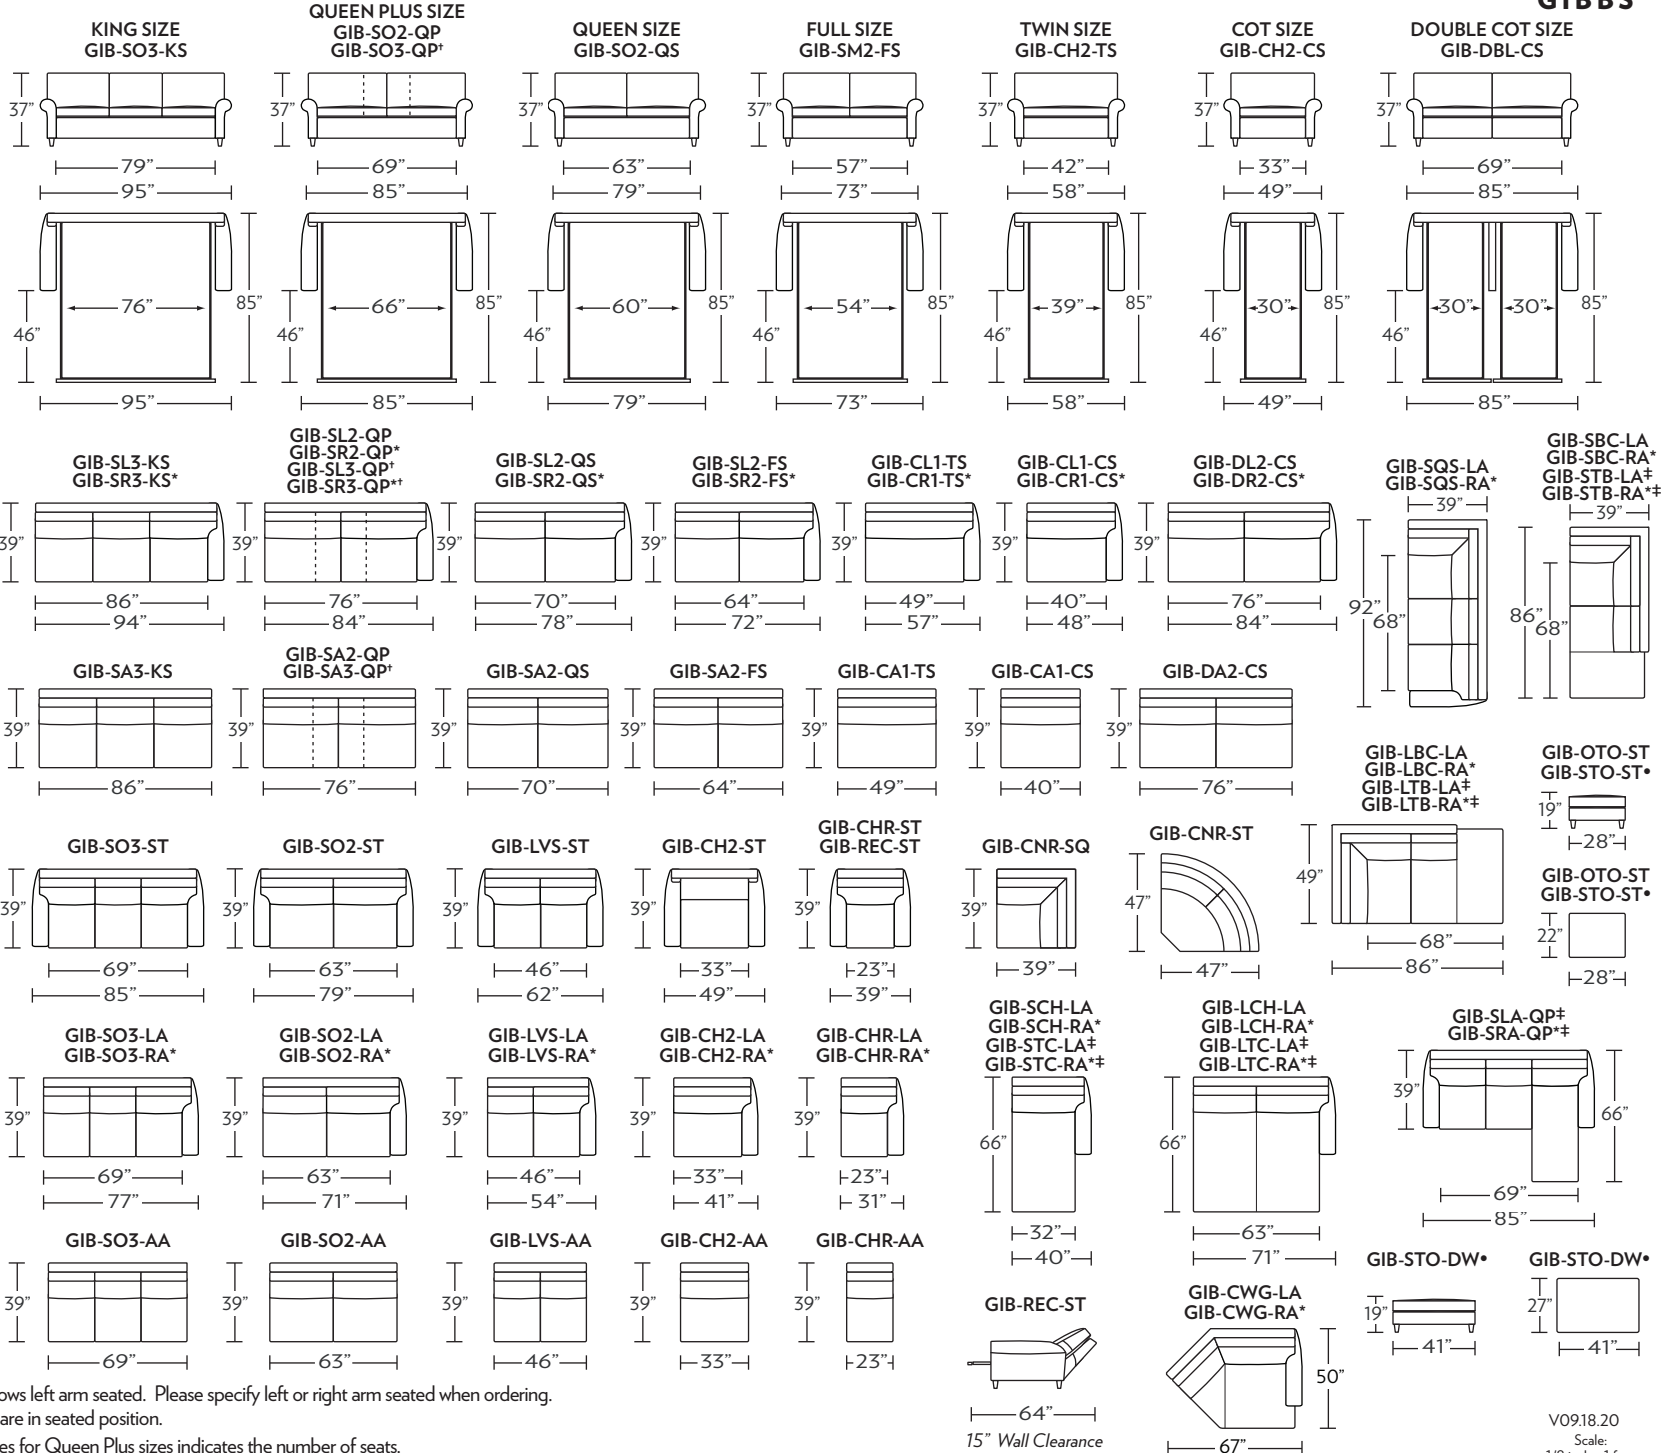

GIBBS

Standard Comfort Sleeper®

1. **Features:**
2. Featuring the patented Tiffany 24/7™ platform sleep system
   - Room to stretch out with true 80 inches of bedroom-length sleeping surface
   - Ultimate comfort on four inches of plush, high-density foam mattress
   - Zero wall clearance
   - Quick-ship delivery
   - Single-needle top-stitch
   - High-density, high-resiliency foam seat cushions
   - Loose back and seat cushions
   - Lifetime warranty on frame
   - 10-year mechanism warranty

Mattress Options:

- Premier with Crypton™ ticking
- Gel
- Tempur-Pedic®

Options:

- High-density, high-resiliency foam seat cushions encased in down and down back cushions available
- Wood legs available in Acorn, Espresso or Walnut finish
- Nailhead trim available in Antique Brass, Chrome or Pewter finish (arms and deck)

Please use actual leather, fabric, Crypton®, Sunbrella® and Ultrasuede® swatches when specifying furniture as the colors shown may vary due to the printing process.

* Picture shows left arm seated. Please specify left or right arm seated when ordering.

All orders are in seated position.

† Dotted lines for Queen Plus sizes indicates the number of seats.

All dimensions are approximate and subject to change.

‡ Chaise lifts up to reveal hidden storage space. • Storage