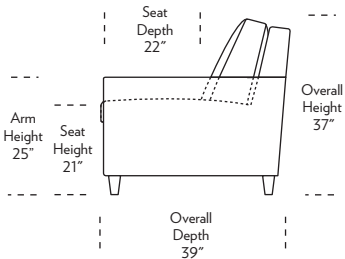

CONLEY

Standard Comfort Sleeper®

Features:

- Featuring the patented Tiffany 24/7™ platform sleep system
- Room to stretch out with true 80 inches of bedroom-length sleeping surface
- Ultimate comfort on four inches of plush, high-density foam mattress
- Zero wall clearance
- Quick-ship delivery
- Single-needle top-stitch
- High-density, high-resiliency foam seat cushions
- Loose back and seat cushions
- Lifetime warranty on frame
- 10-year mechanism warranty

Mattress Options:

- Premier with Crypton® ticking
- Gel
- Tempur-Pedic®

Options:

- High-density, high-resiliency foam seat cushions encased in down and down back cushions available
- Wood legs available in Acorn, Espresso, or Walnut finish
- Nailhead trim available in Antique Brass, Chrome or Pewter finish (arms and deck)

Please use actual leather, fabric, Crypton®, Sunbrella® and Ultrasuede® swatches when specifying furniture as the colors shown may vary due to the printing process.

* Picture shows left arm seated. Please specify left or right arm seated when ordering.

All orders are in seated position.

† Dotted lines for Queen Plus sizes indicates the number of seats.

All dimensions are approximate and subject to change.

‡ Chaise lifts up to reveal hidden storage space. • Storage