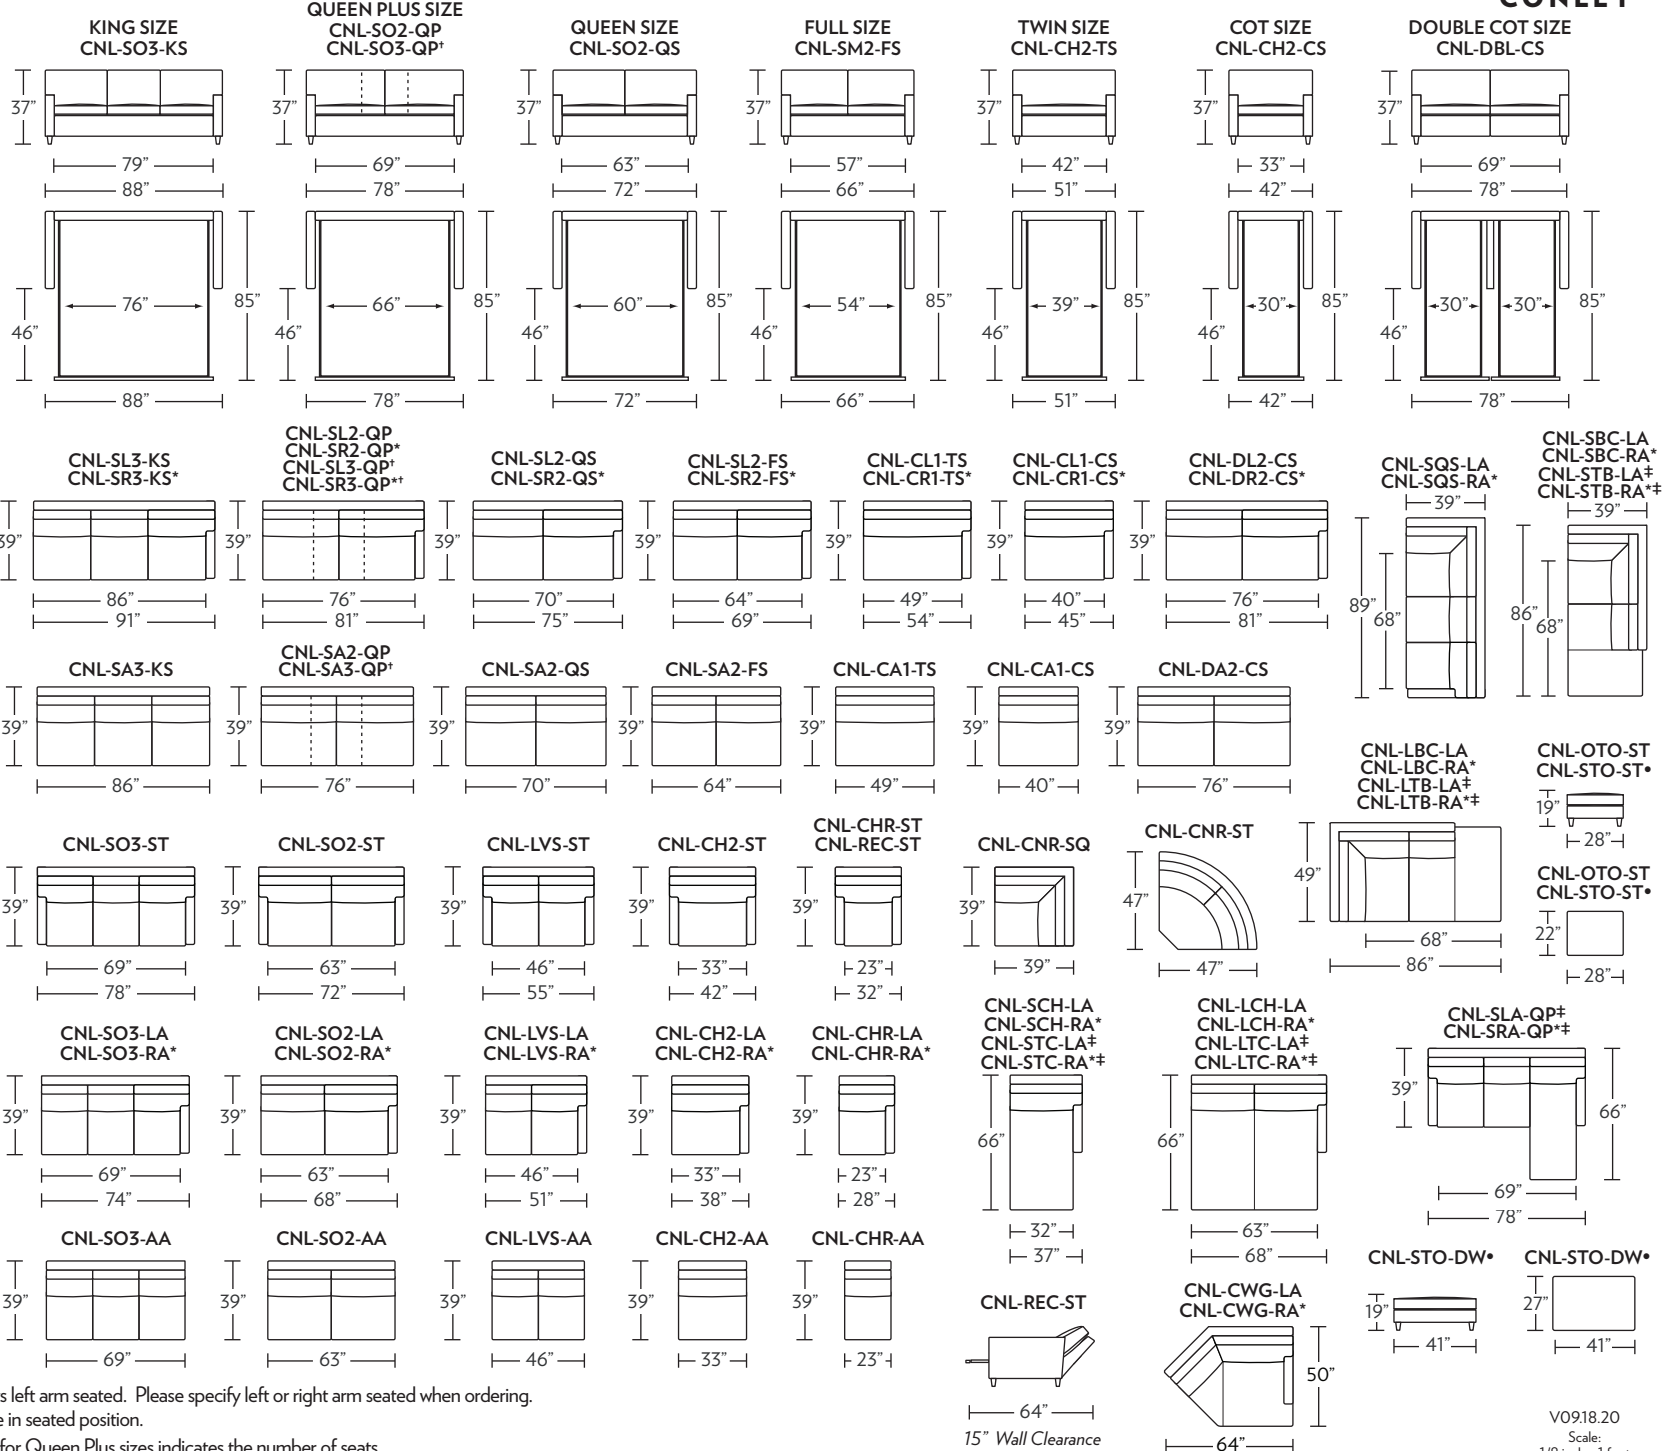

CONLEY

Standard Comfort Sleeper®

Features:

- Featuring the patented Tiffany 24/7™ platform sleep system
- Room to stretch out with true 80 inches of bedroom-length sleeping surface
- Ultimate comfort on four inches of plush, high-density foam mattress
- Zero wall clearance
- Quick-ship delivery
- Single-needle top-stitch
- High-density, high-resiliency foam seat cushions
- Loose back and seat cushions
- Lifetime warranty on frame
- 10-year mechanism warranty

Mattress Options:

- Premier with Crypton® ticking
- Gel
- Tempur-Pedic®

Options:

- High-density, high-resiliency foam seat cushions encased in down and down back cushions available
- Wood legs available in Acorn, Espresso, or Walnut finish
- Nailhead trim available in Antique Brass, Chrome or Pewter finish (arms and deck)

Please use actual leather, fabric, Crypton®, Sunbrella® and Ultrasuede® swatches when specifying furniture as the colors shown may vary due to the printing process.

* Picture shows left arm seated. Please specify left or right arm seated when ordering.

All orders are in seated position.

† Dotted lines for Queen Plus sizes indicates the number of seats.

All dimensions are approximate and subject to change.

‡ Chaise lifts up to reveal hidden storage space. • Storage