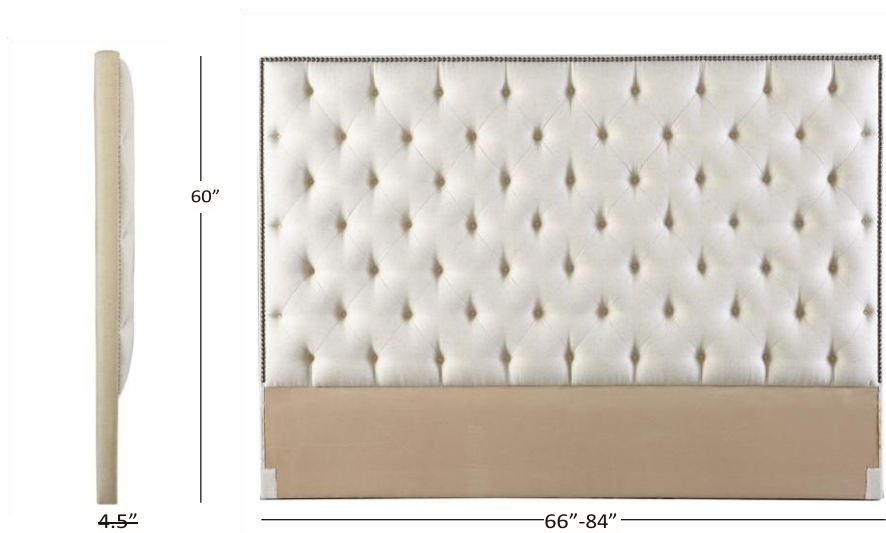

Custom Beds

This is a suggested fabric application and wood finish. Fabrics shown are subject to change.
 Sizes and Dimensions will vary from piece to piece due to the individual hand craftsmanship used in every style we produce.
 by Rowe Furniture

All furniture style names are for internal reference only, not intended for commercial use.

05.19

| SKU | DESCRIPTION | LENGTH | DEPTH | HEIGHT |
|------------|--------------------------------------|--------|-------|--------|
| 110-60-QHB | HAMILTON 60" Queen Headboard ONLY | 66" | 4.5" | 60" |

| | | | | |
|--------------|-----------------------------------|-----|------|-----|
| | | | | |
| 110-60-KHB | 60" King Headboard ONLY | 84" | 4.5" | 60" |
| 110-60-QBD | 60" Queen Bed COMPLETE | 66" | 88" | 60" |
| 110-60-QBD-L | 60" Queen Adjustable Bed COMPLETE | 66" | 92" | 60" |
| 110-60-KBD | 60" King Bed COMPLETE | 84" | 88" | 60" |
| 110-60-KBD-L | 60" King Adjustable Bed COMPLETE | 84" | 92" | 60" |
| | Queen Footboard | 66" | 4" | 16" |
| | King Footboard | 84" | 4" | 16" |