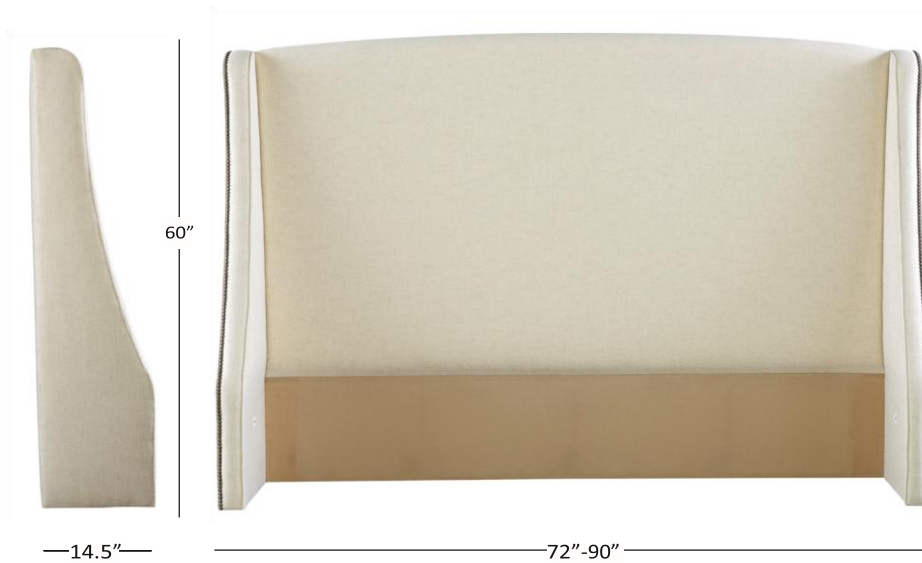

# Fisher

This is a suggested fabric application and wood finish. Fabrics shown are subject to change.  
Sizes and Dimensions will vary from piece to piece due to the individual hand craftsmanship used in every style we produce.  
All furniture style names are for internal reference only, not intended for commercial use.

**\* The Complete Adjustable beds are meant for use with Motion Bed Fixtures ONLY. This style does not come with bed slats.**

Please see catalog for nailhead and wood finish options.

Pattern Availability: "RG" ONLY

FISHER				
SKU	DESCRIPTION	LENGTH	DEPTH	HEIGHT
160-60-QHB	60" Queen Headboard ONLY	72"	14.5"	60"
160-60-KHB	60" King Headboard ONLY	90"	14.5"	60"
160-60-QBD	60" Queen Bed COMPLETE	72"	88"	60"
160-60-QBD-L	60" Queen Adjustable Bed COMPLETE	72"	92"	60"
160-60-KBD	60" King Bed COMPLETE	90"	88"	60"
160-60-KBD-L	60" King Adjustable Bed COMPLETE	90"	92"	60"
	Queen Footboard	66"	4"	16"
	King Footboard	84"	4"	16"