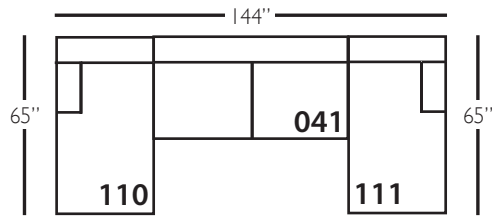

Bradford Sectional

P604-118 - RSE
P604-119 - LSE