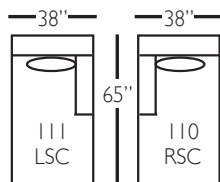

# Bradford Sectional

Standard Features	P604-041 Large Armless	P604-061 Small Armless	P604-110/111 Right/Left Chaise	P604-114/115 Right/Left Two Seated End	P604-118/119 Right/Left Three Seated End w/ Corner
Loose Pillow Back	✓	✓	✓	✓	✓
One 22" Non-Welted Down-Blend Throw Pillow (TP)	N/A	N/A	✓	✓	✓ (2)
Wooden Leg Finish Choices	✓	✓	✓	✓	✓
Harmony Cushion	✓	✓	✓	✓	✓
Suspension System	sinuous	sinuous	sinuous	sinuous	sinuous
<b>Options - See Price List for Prices</b>					
Extra Throw Pillows (XP)	N/A	N/A	✓	✓	✓
Fitted Arm Covers	N/A	N/A	✓	✓	✓
Cloud Cushion	✓	✓	✓	✓	✓

**Pattern Availability: RG, PS, NM, RS**

This is a suggested application. Application is subject to change.  
 Sizes and Dimensions will vary from piece to piece due to the individual hand craftsmanship used in every style we produce.  
 All furniture style names are for internal reference only, not intended for commercial use.

# Bradford Sectional

P604-118 - RSE  
P604-119 - LSE

P604-114 - RSE  
P604-115 - LSE

P604-110 - RSC  
P604-111 - LSC

P604-061 - SAL

P604-041 - LAL