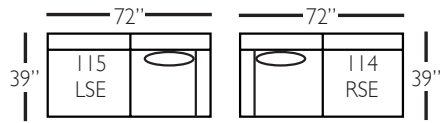

P604-114 - RSE
P604-115 - LSE