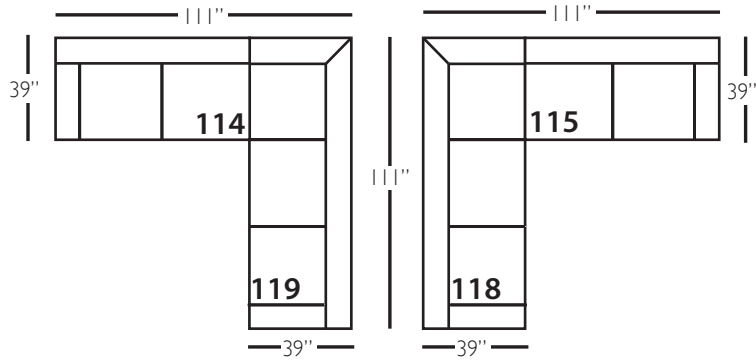

Bradford Sectional

P604-118 - RSE
P604-119 - LSE