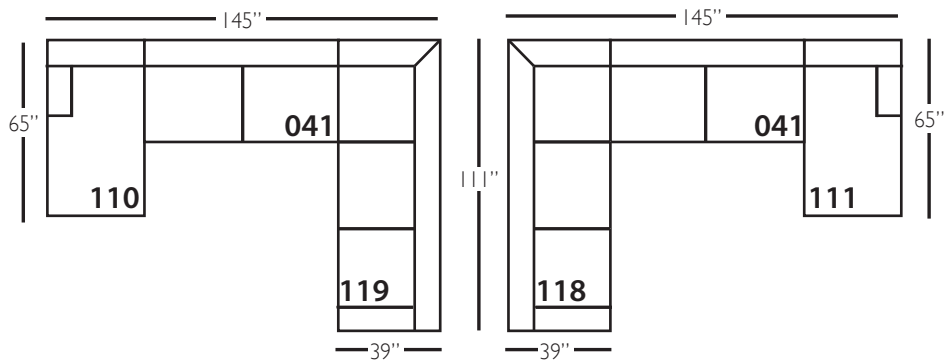

Bradford Sectional

P604-118 - RSE
P604-119 - LSE