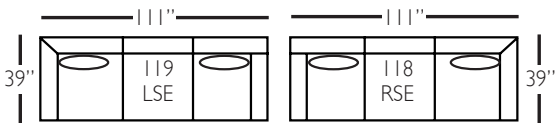

Bradford Sectional

P604-118 - RSE
P604-119 - LSE