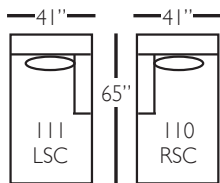

# Aberdeen Slip Sectional

Standard Features	P603-SLIP-041 Large Armless	P603-SLIP-061 Small Armless	P603-SLIP-110/111 Right/Left Chaise	P603-SLIP-114/115 Right/Left Two Seated End	P603-SLIP-118/119 Right/Left Three Seated End w/ Corner
Loose Pillow Back	✓	✓	✓	✓	✓
One 22" Non-Welted Down-Blend Throw Pillow (TP)	N/A	N/A	✓	✓	✓ (2)
Harmony Cushion	✓	✓	✓	✓	✓
Suspension System	sinuous	sinuous	sinuous	sinuous	sinuous
<b>Options - See Price List for Prices</b>					
Extra Throw Pillows (XP)	N/A	N/A	✓	✓	✓
Cloud Cushion	✓	✓	✓	✓	✓

**Pattern Availability: RG, PS, NM, RS**

This is a suggested application. Application is subject to change.  
 Sizes and Dimensions will vary from piece to piece due to the individual hand craftsmanship used in every style we produce.  
 All furniture style names are for internal reference only, not intended for commercial use.

# Aberdeen Slip Sectional

P603-Slip-118 - RSE  
P603-Slip-119 - LSE

P603-Slip-114 - RSE  
P603-Slip-115 - LSE

P603-Slip-110 - RSC  
P603-Slip-111 - LSC

P603-Slip-061 - SAL

P603-Slip-041 - LAL