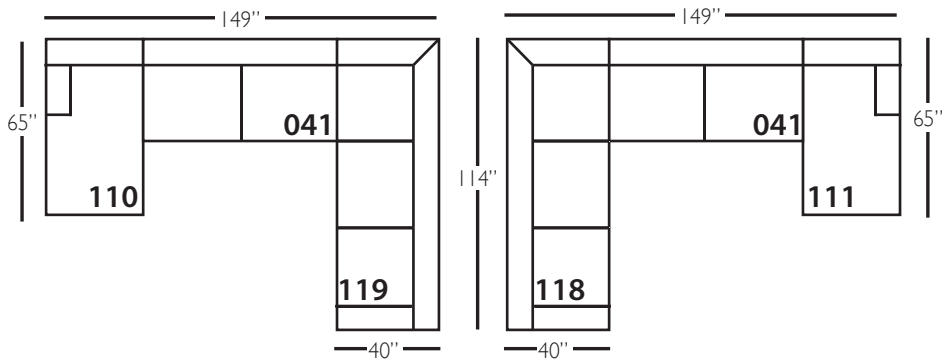

Aberdeen Slip Sectional

P603-Slip-118 - RSE
P603-Slip-119 - LSE