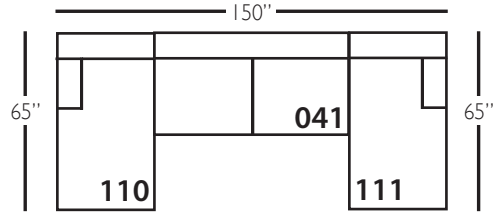

Aberdeen Slip Sectional

P603-Slip-118 - RSE
P603-Slip-119 - LSE