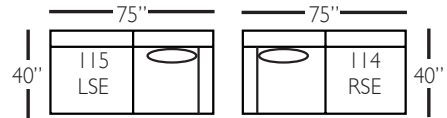

P603-Slip-114 - RSE
P603-Slip-115 - LSE