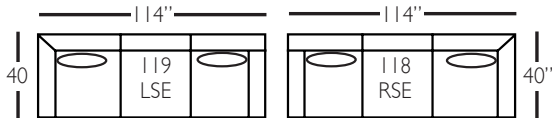

Aberdeen Slip Sectional

P603-Slip-118 - RSE
P603-Slip-119 - LSE