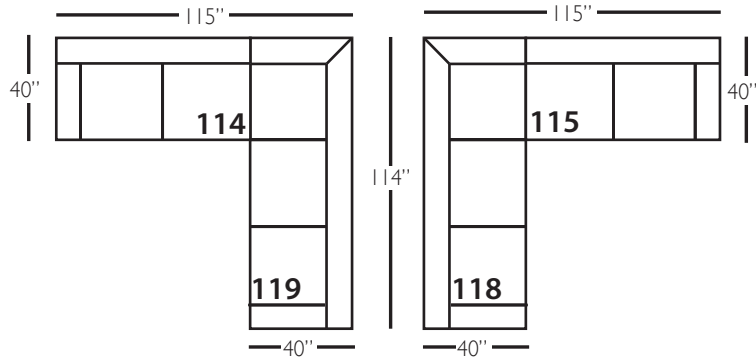

Aberdeen Slip Sectional

P603-Slip-118 - RSE
P603-Slip-119 - LSE