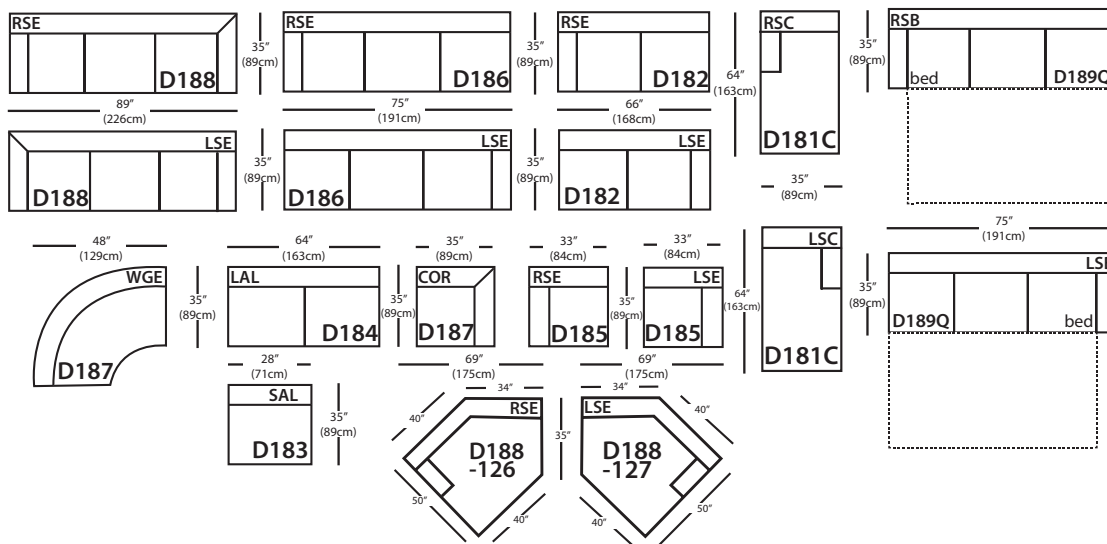

Monaco Sectional

Shown in fabric 13244-19, throw pillow in fabric 19266-18 (TP), extra throw pillow 24066-18 (XP).

Overall Height: 36" Seat Height: 20" Seat Depth: 22" Arm Height: 24"

Standard Features	D188-000	D182-000	D186-000	D189Q-000	D184-000	D181C-000	D185-000	D183SAL-000	D187-000	D187-COR	D188-126/127
Loose Pillow Back	✓	✓	✓	✓	✓	✓	✓	✓	✓	✓	✓
One 18" Large Throw Pillow (LTP)	2	✓	✓	✓	N/A	✓	✓	N/A	✓	✓	2
One 16" Small Throw Pillow (STP)	✓	✓	✓	✓	N/A	✓	✓	N/A	N/A	N/A	✓
Classic Cushion	✓	✓	✓	✓	✓	✓	✓	✓	✓	✓	✓
Suspension System	sinuous	sinuous	sinuous	N/A	sinuous	sinuous	sinuous	sinuous	sinuous	sinuous	webbing
Options - See Price List for Prices											
Cloud Cushion	✓	✓	✓	✓	✓	✓	✓	✓	✓	✓	✓
Classic XF Cushion	✓	✓	✓	✓	✓	✓	✓	✓	✓	✓	✓
Luxe Cushion	✓	✓	✓	✓	✓	✓	✓	✓	✓	✓	✓
Fitted Arm Covers	✓	✓	✓	✓	✓	N/A	N/A	N/A	N/A	N/A	✓
Sleeper Mattress Options Available	N/A	N/A	N/A	✓	N/A	N/A	N/A	N/A	N/A	N/A	N/A

Pattern Availability: RG, PS, NM

This is a suggested fabric application and wood finish. Fabrics shown are subject to change.

Dimensions may vary slightly from piece to piece due to individual hand craftsmanship.