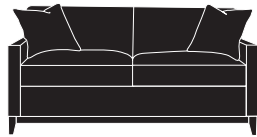

Martin

Shown in fabric and throw pillows in fabric BR303-70. Espresso wood finish.

G560-000 Mini Sofa: L80" x D36" x H34"

cm: L203 x D91 x H89

G569Q-000 Mini Queen Sleeper: L80" x D36" x H34"

cm: L203 x D91 x H86

Seat Height: 21" Seat Depth: 23" Arm Height: 25" Width Between Arms: 71"

G563-000 Loveseat: L61" x D36" x H34"

cm: L155 x D91 x H86

G561-000 Chair: L32" x D36" x H34"

cm: L81 x D91 x H86

G56-000 Ottoman: L28" x D22" x H20"