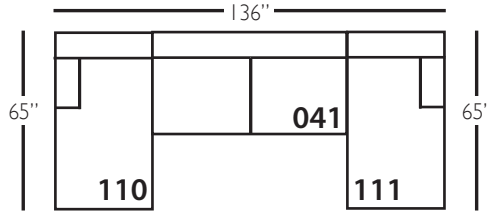

Grayson Slip Sectional

P705-SLIP-118 - RSE
P705-SLIP-119 - LSE