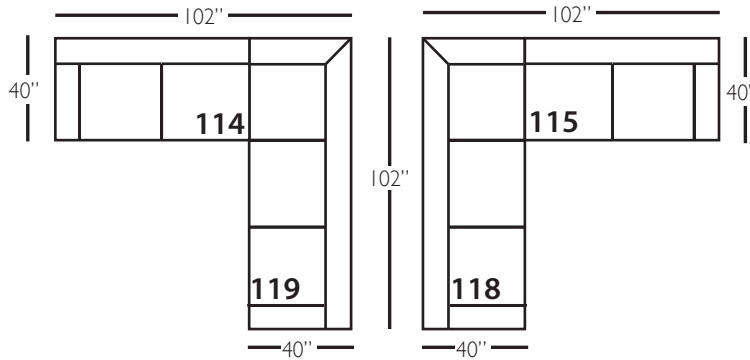

Grayson Slip Sectional

P705-SLIP-118 - RSE
P705-SLIP-119 - LSE