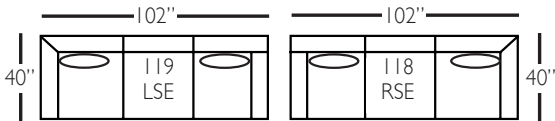

Grayson Slip Sectional

P705-SLIP-118 - RSE
P705-SLIP-119 - LSE