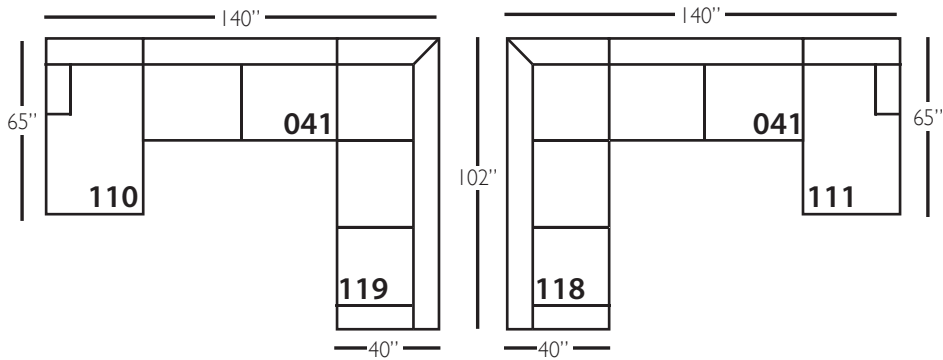

Grayson Slip Sectional

P705-SLIP-118 - RSE
P705-SLIP-119 - LSE