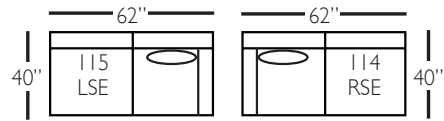

P705-SLIP-114 - RSE
P705-SLIP-115 - LSE